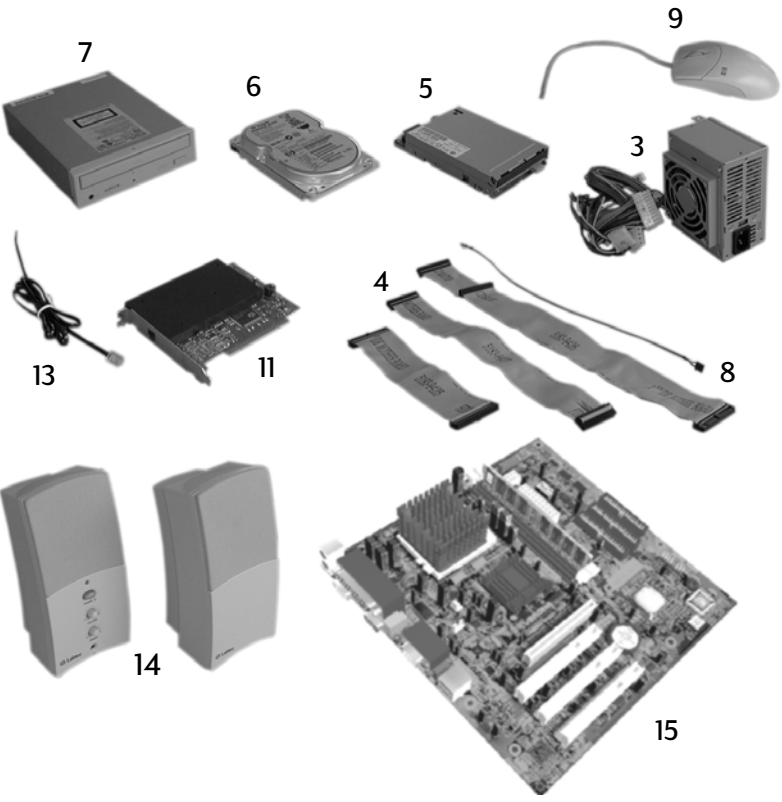

part numbers