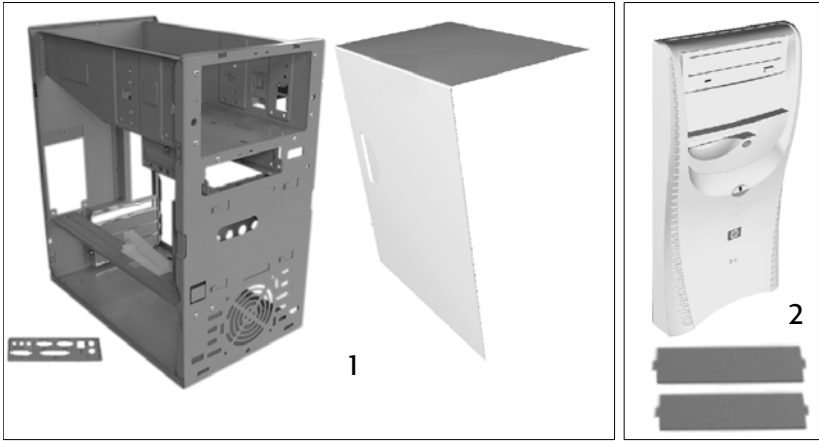

part numbers